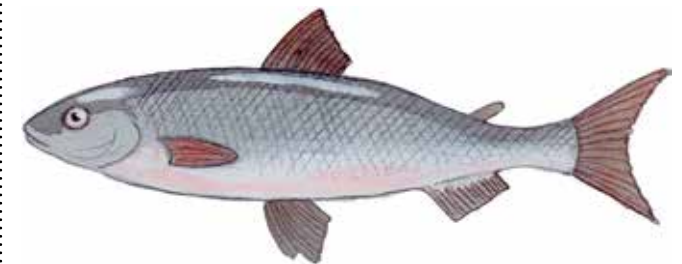

KUHA

GÖS

ZANDER or
PIKE-PERCH

Sander lucioperca

LOHI

ATLANTLAX

ATLANTIC
SALMON

Salmo salar

MADE

LAKE

BURBOT

Lota lota

MUIKKU

SIKLÖJA

EUROPEAN
CISCO

*Coregonus
albula*

SALAKKA

LÖJA

COMMON BLEAK

Alburnus alburnus

SIIKA

SIK

COMMON
WHITEFISH

Coregonus lavaretus

SILAKKA

STRÖMMING

ATLANTIC
HERRING

Clupea harengus
membras

SÄRKI

MÖRT

COMMON ROACH

Rutilus rutilus